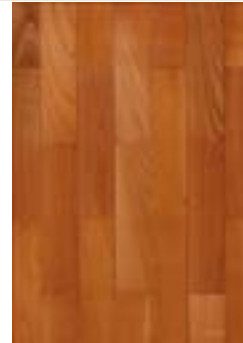

Jasen seljački pod | Rustik B/C
Ash solid flooring | Rustic B/C
Ulje/oil "Autumn Brown"

Trešnja klasični parket
Cherry classic parquet
Parena/steamed

Trešnja seljački pod
Cherry solid flooring
Ulje/oil, parena/steamed "Transparent"