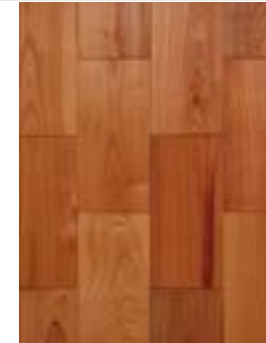

Jasen seljački pod | Rustik B/C
Ash solid flooring | Rustic B/C
Ulje/oil "Autumn Brown"

Trešnja klasični parket
Cherry classic parquet
Parena/steamed

Trešnja seljački pod
Cherry solid flooring
Ulje/oil, parena/steamed "Transparent"